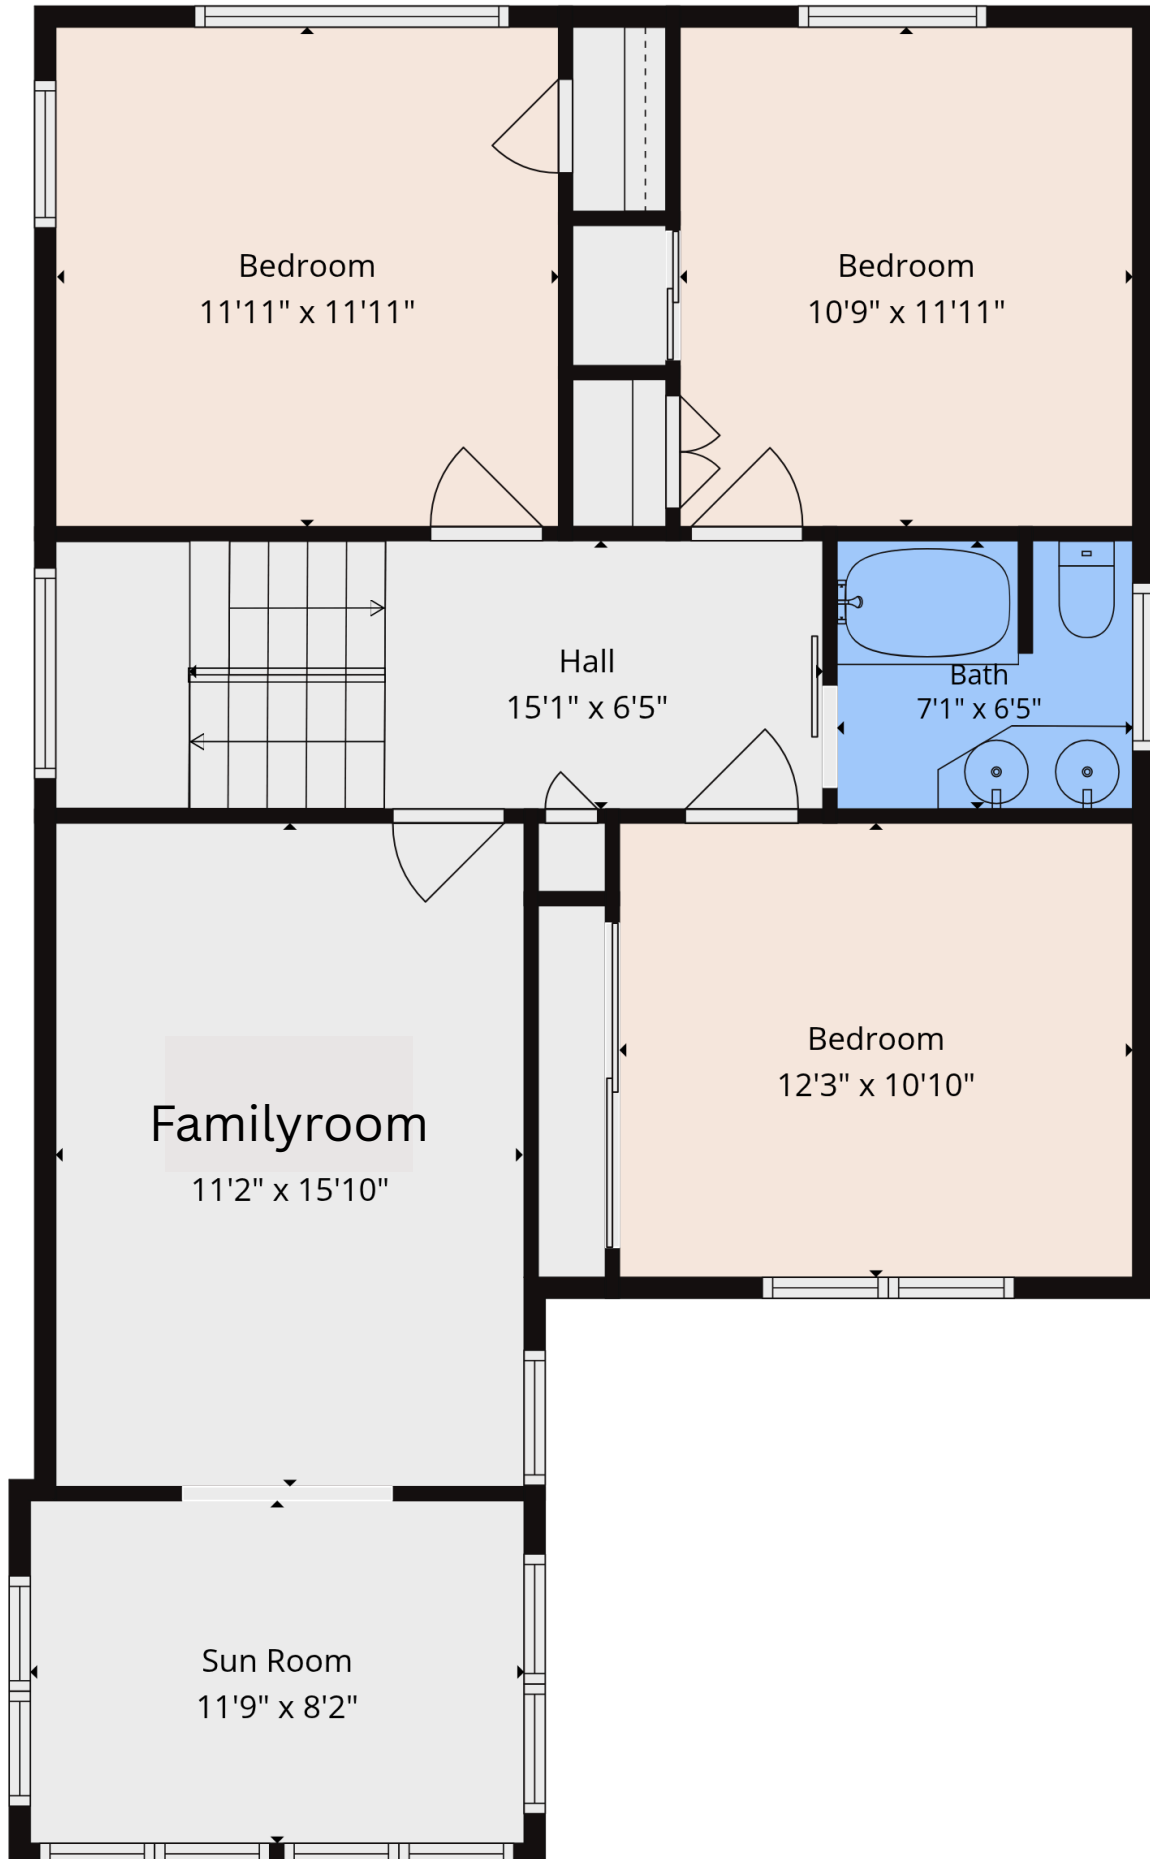

516
QUEEN ELIZABETH DRIVE

TESKEY- CARTWRIGHT - KEELEY

WWW.TESKEY.COM

separate garage - huge lot - backs onto private lane

MAIN FLOOR

2ND FLOOR

THIRD FLOOR

BASEMENT