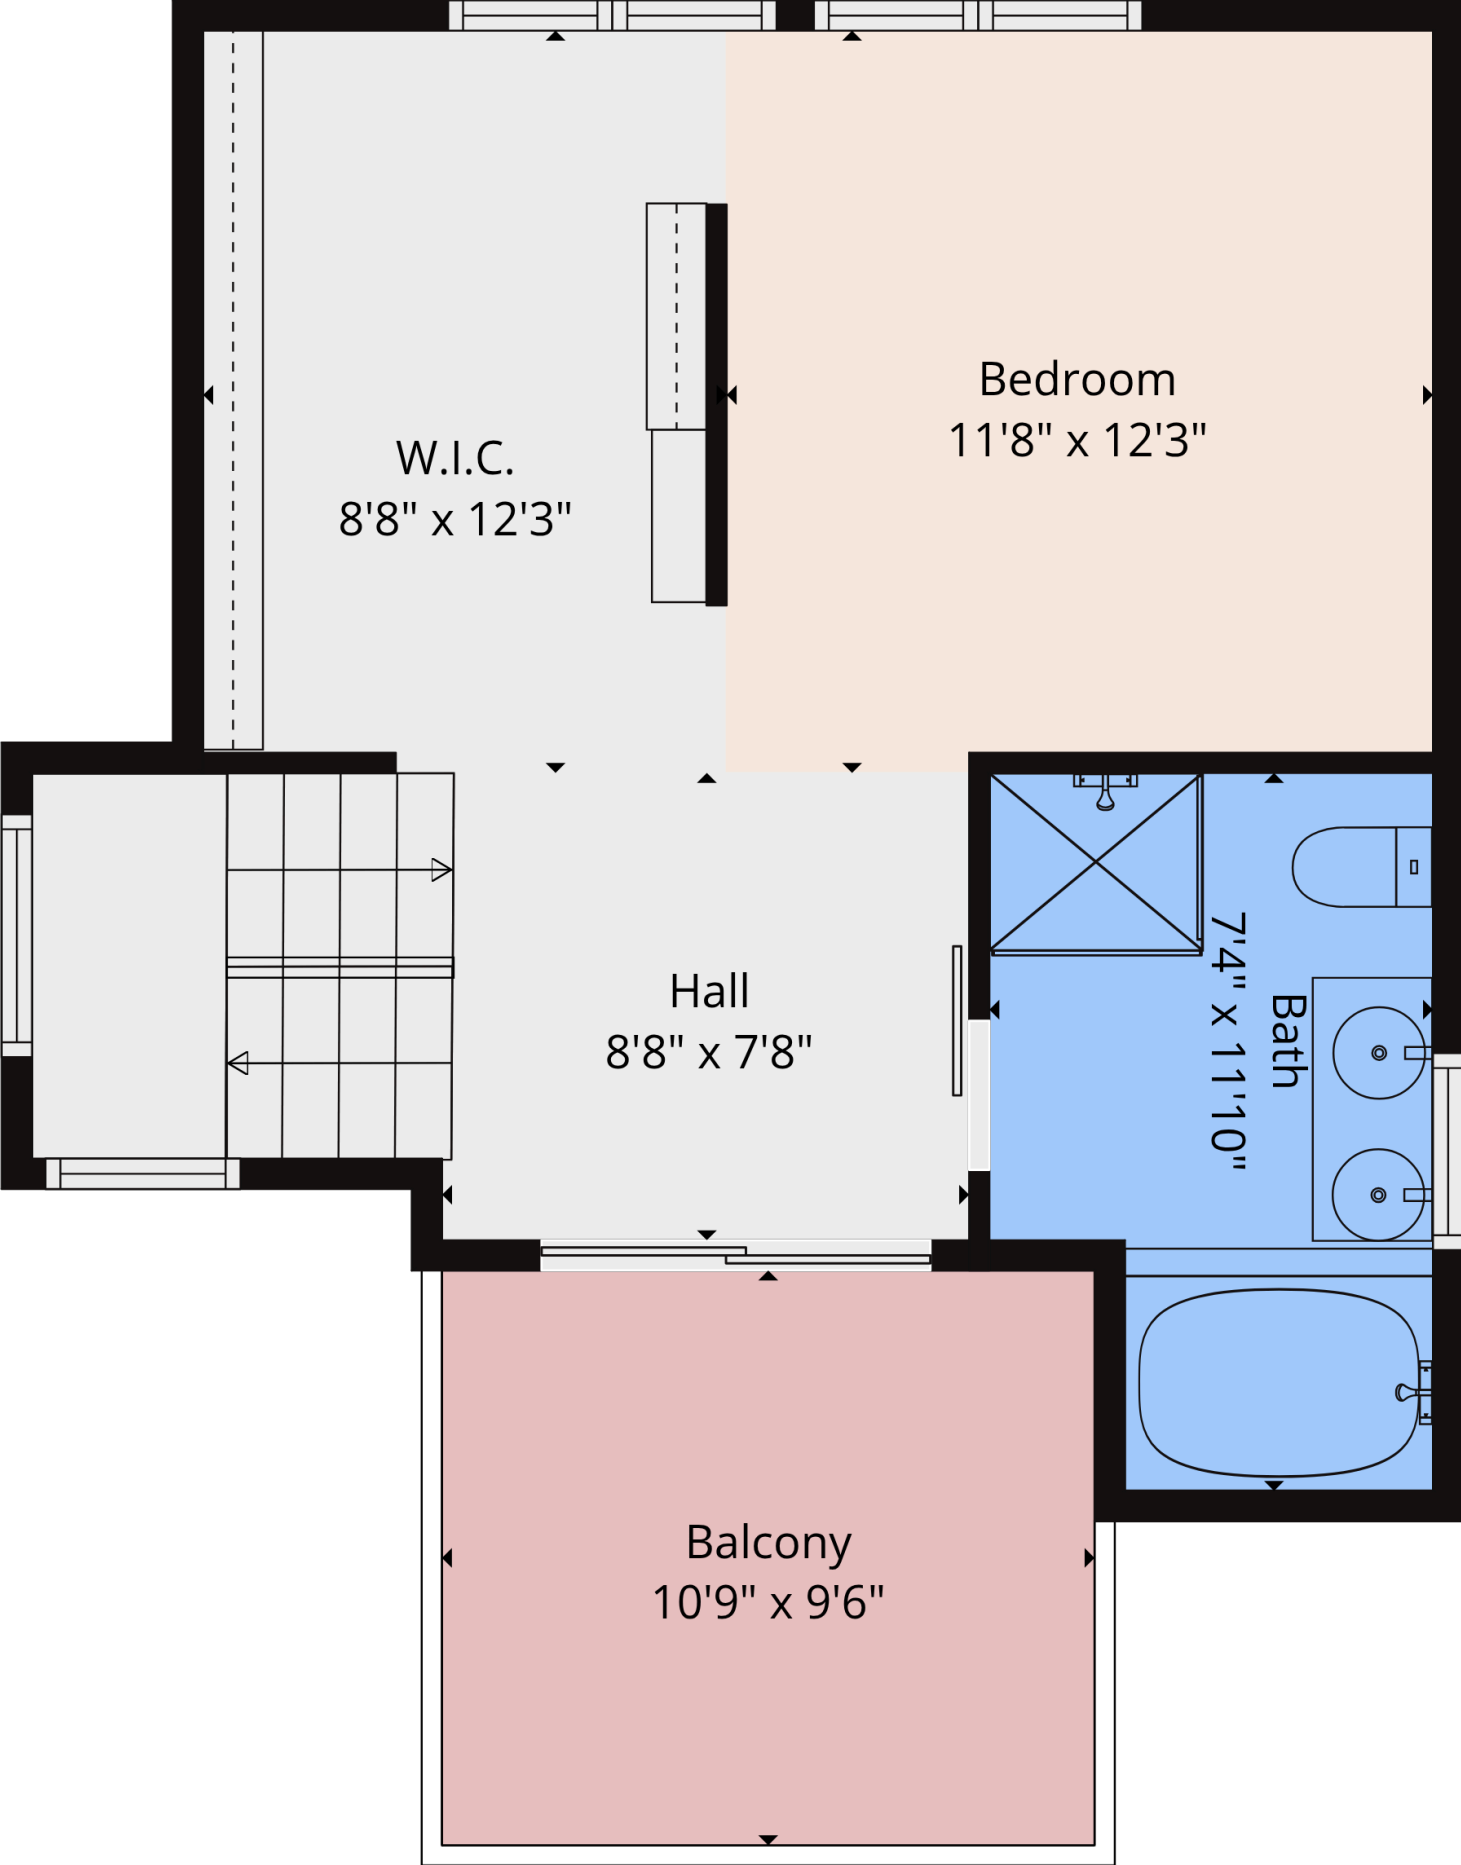

516
QUEEN ELIZABETH DRIVE

TESKEY- CARTWRIGHT - KEELEY

WWW.TESKEY.COM

separate garage - huge lot - backs onto private lane

MAIN FLOOR

2ND FLOOR

THIRD FLOOR

BASEMENT